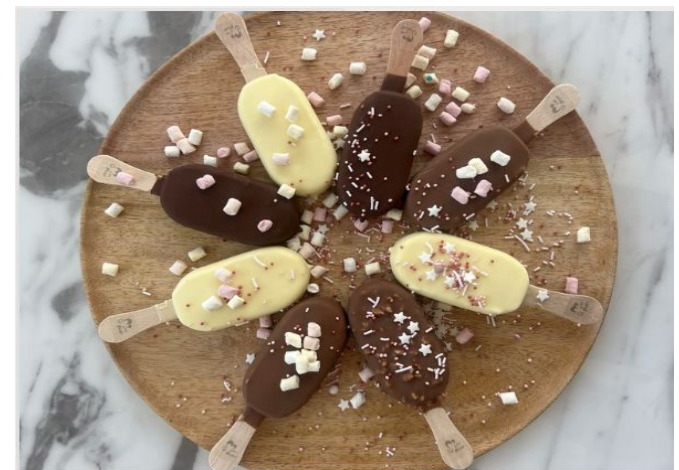

Delicious Catering included!

Drinks, snacks, fruits, sandwiches, ice-cream, still water, sparkling water, coca-cola, cola-zero, fanta, schweppes, nestea, beer, cava, white wine, etc.