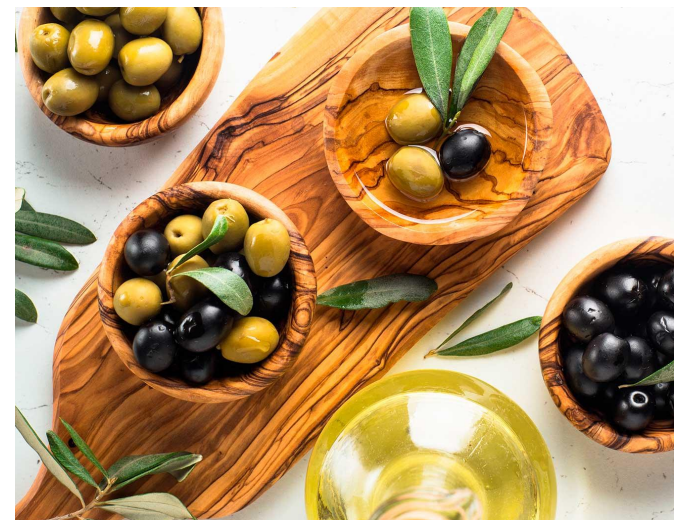

Drinks and snacks included!

Seasonal fruit, Snacks, Olives, Chips, Nuts, Water, Beers, Cava, Soft drinks, White wine, etc.
Towels on board.

The best boat for enjoy with family and friends!

Modern saloon interior and seating area with a table. Also has 2 cabins + 2 WC.