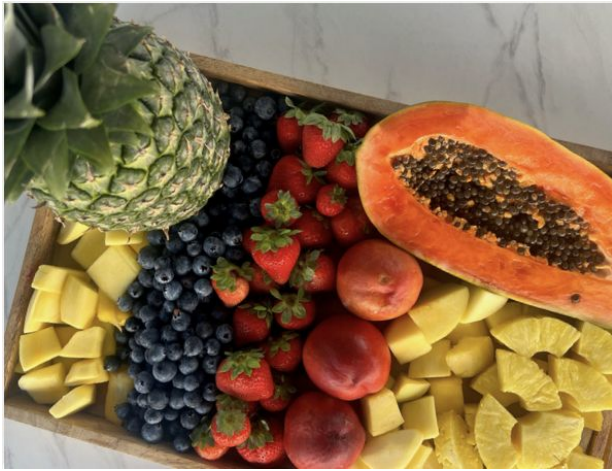

INCLUDED:

- Skipper and 3 crew
 - Drinks (water, soft drinks, beers, white wine and cava), mini-sandwiches, fruits, croissants, ice creams & snacks
 - 2 Jet Skis, Paddles surf, 2 SeaBob, Inflatable Water Slide, Donut, Wakeboard, Snorkelling
 - 21% VAT
 - Fuel at 10 knots
 - *Ask for extra options (Catering, sleeping on board, etc.)
-

Delicious Catering included!

Seasonal fruit, fresh croissants, mini sandwiches, pancakes or waffles, ice-creams, selected Champagne.

Water Sports included!

2 Jet Skis, Paddle surf, 2 SeaBob, *Inflatable Water slide, Wakeboard, electric surfboard, Donut, Snorkelling.