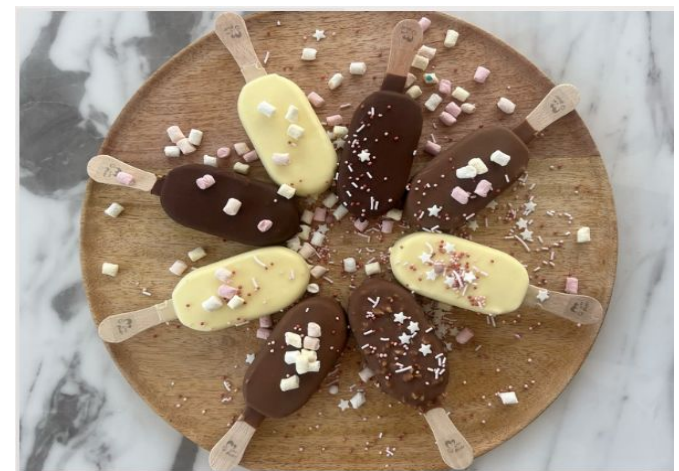

INCLUDED:

- Skipper and 3 crew
 - Drinks (water, soft drinks, beers, white wine and cava), mini-sandwiches, fruits, croissants, ice creams & snacks
 - 2 Jet Skis, Paddles surf, 2 SeaBob, Inflatable Water Slide, Donut, Wakeboard, Snorkelling
 - 21% VAT
 - Fuel at 10 knots
 - *Ask for extra options (Catering, sleeping on board, etc.)
-

Delicious Catering included!

Seasonal fruit, fresh croissants, mini sandwiches, pancakes or waffles, ice-creams, selected Champagne.

Water Sports included!

2 Jet Skis, Paddle surf, 2 SeaBob, *Inflatable Water slide, Wakeboard, electric surfboard, Donut, Snorkelling.