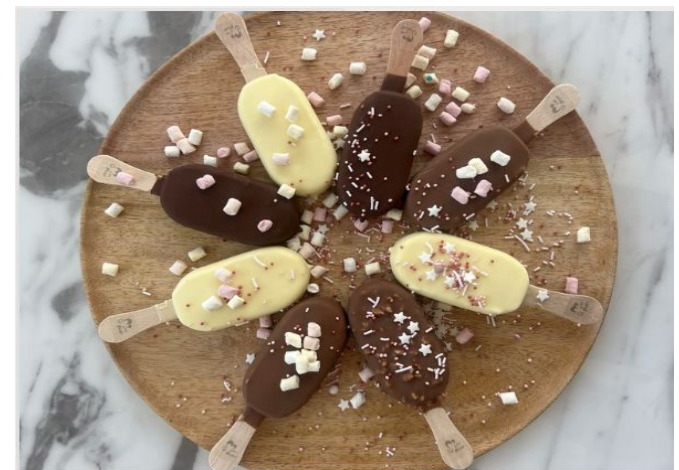

INCLUDED:

- Skipper and 3 crew
 - Drinks (water, soft drinks, beers, white wine and cava), mini-sandwiches, fruits, croissants, ice creams & snacks
 - 1 Jet Ski, Paddle surf, 2 SeaBob, Wakeboard, Donut, Snorkelling
 - 21% VAT
 - Fuel at 10 knots
 - *Ask for extra options (Catering, sleeping on board, etc.)
-

Delicious Catering included!

Seasonal fruit, fresh croissants, mini sandwiches, pancakes or waffles, ice-creams, selected Champagne.

Water Sports included!

1 Jet Ski, Paddle surf, 2 SeaBob, Wakeboard, Donut, Snorkelling.